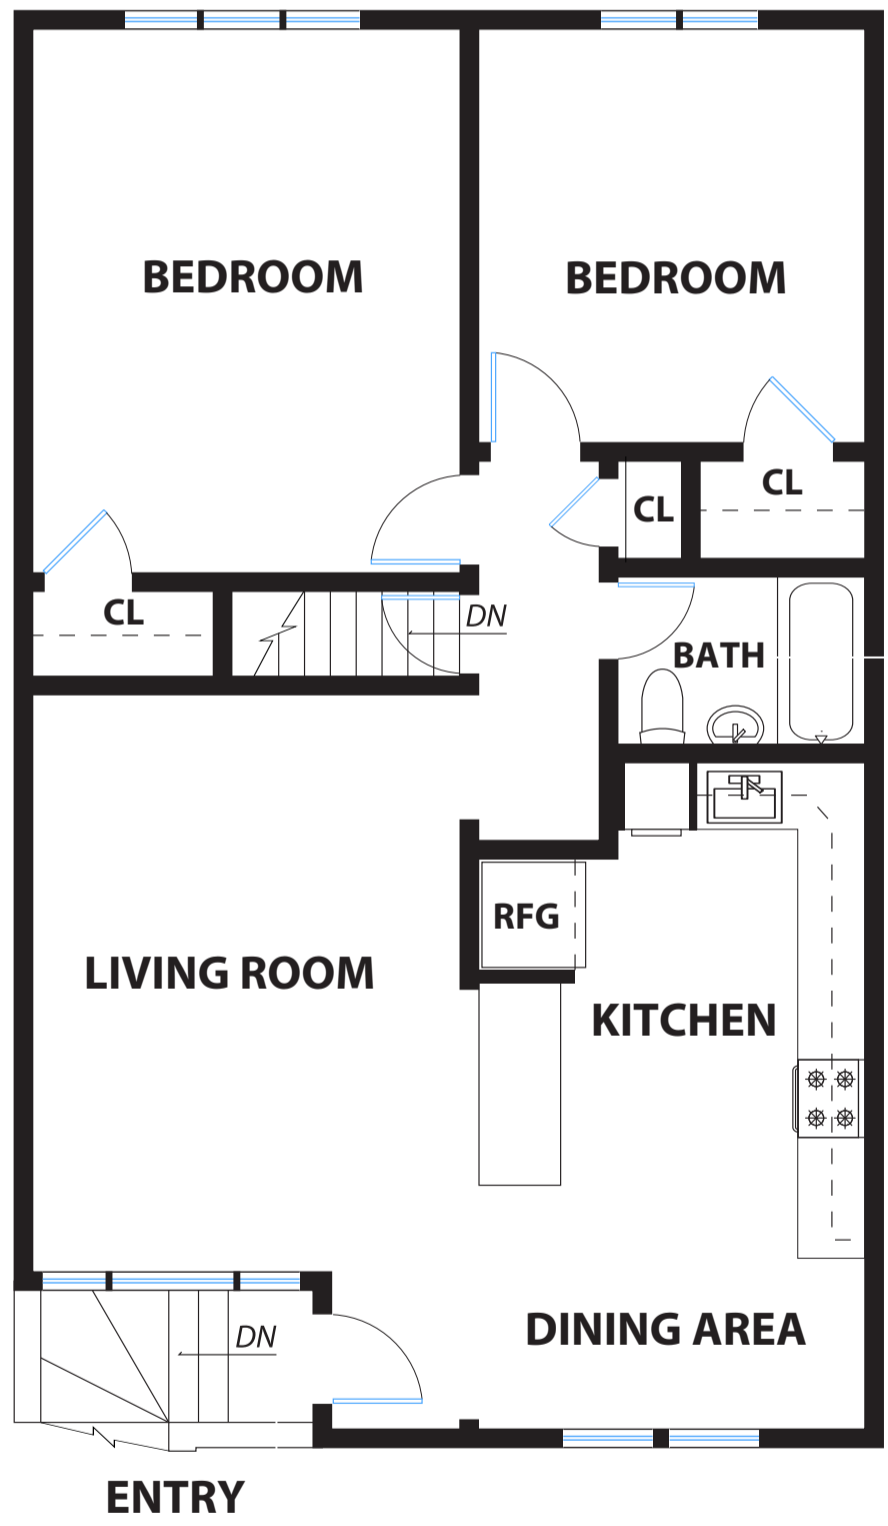

## PROPERTY SQ FT INFORMATION

MEASUREMENTS CALCULATED TO THE EXTERIOR WALLS

LIVING SPACE: 1,613 SQ FT

\* Lower Level: 628 Sq Ft

\* Main Level: 985 Sq Ft

LOWER LEVEL

MAIN LEVEL