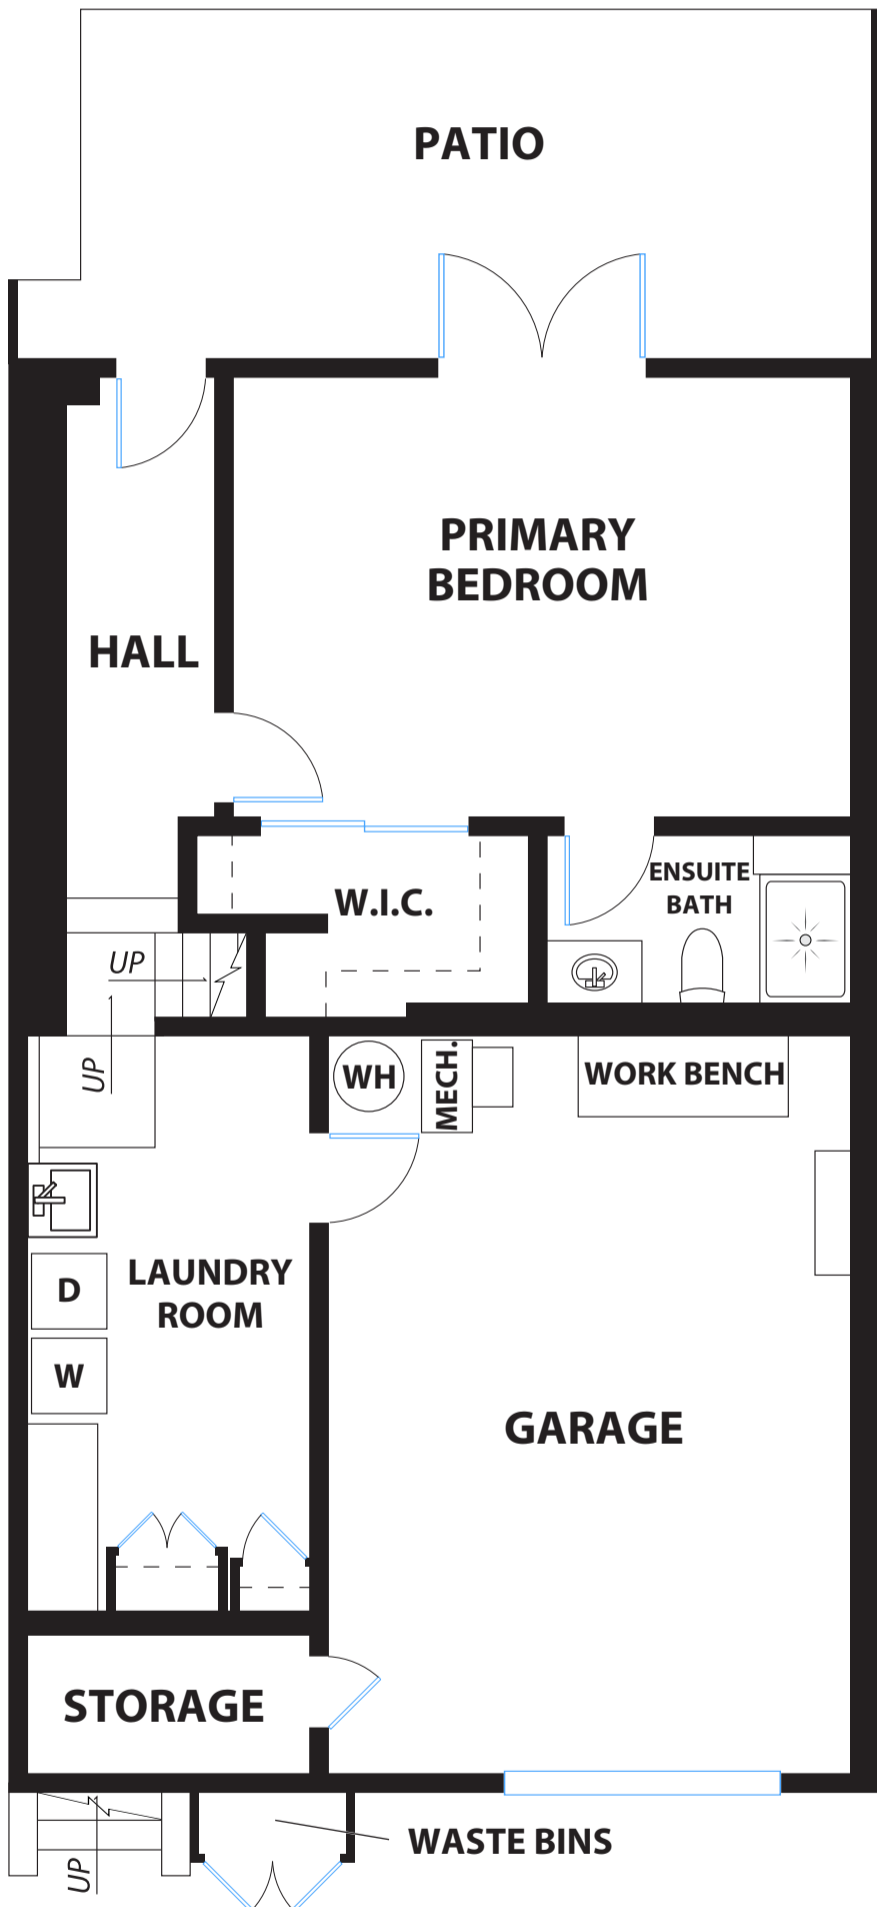

## PROPERTY SQ FT INFORMATION

MEASUREMENTS CALCULATED TO THE EXTERIOR WALLS

LIVING SPACE: 1,613 SQ FT

\* Lower Level: 628 Sq Ft

\* Main Level: 985 Sq Ft

LOWER LEVEL

MAIN LEVEL